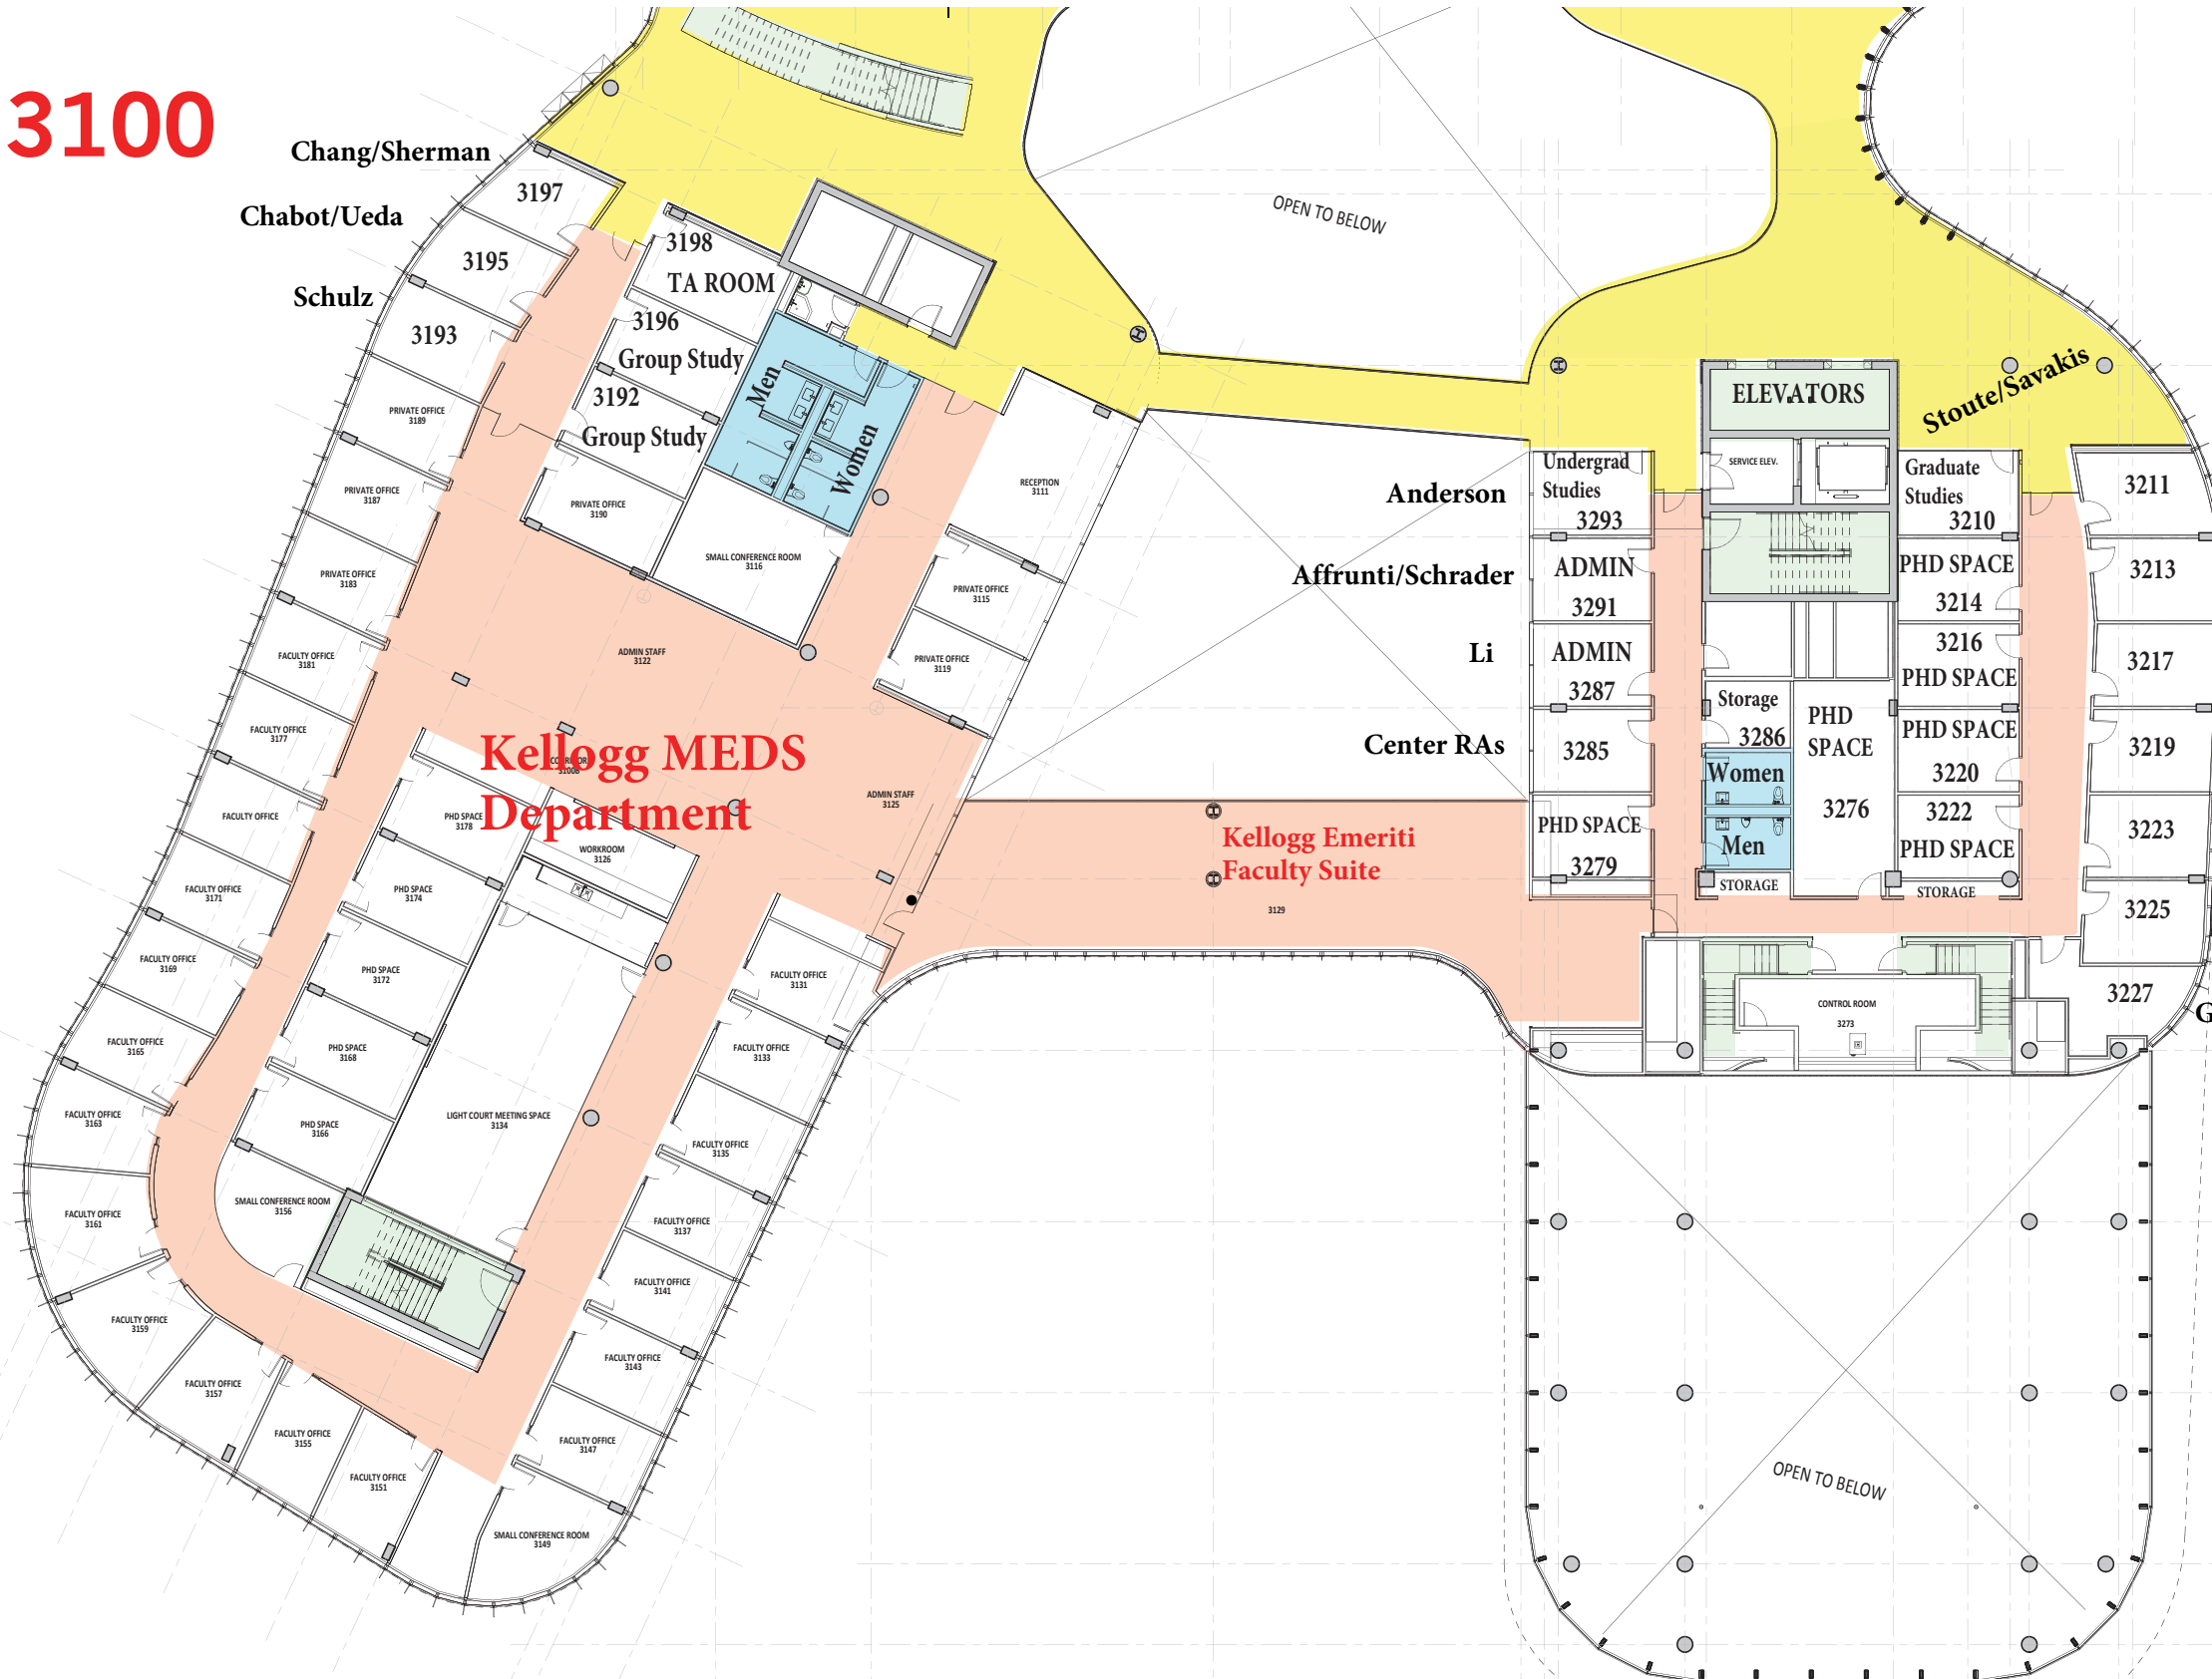

3400

Department of Economics Academic Year 2019-20

3100 and 3200 wings next page
Classroom 1410 on first floor

3300

3100

3200

**Kellogg MEDS
Department**

**Kellogg Emeriti
Faculty Suite**

Anderson
Affrunti/Schrader
Li
Center RAs

Undergrad
Studies
3293
ADMIN
3291
ADMIN
3287
3285
PHD SPACE
3279

ELEVATORS
SERVICE ELEV.
Storage
3286
Women
Men
STORAGE

Graduate
Studies
3210
PHD SPACE
3214
3216
PHD SPACE
PHD SPACE
3220
3222
PHD SPACE
3276
STORAGE

3211
3213
3217
3219
3223
3225

Ferrie
Olszewski
Siniscalchi
Hendel
Ely
Strulovici
Guo

OPEN TO BELOW

OPEN TO BELOW

Chang/Sherman

Chabot/Ueda

Schulz

Stoute/Savakis