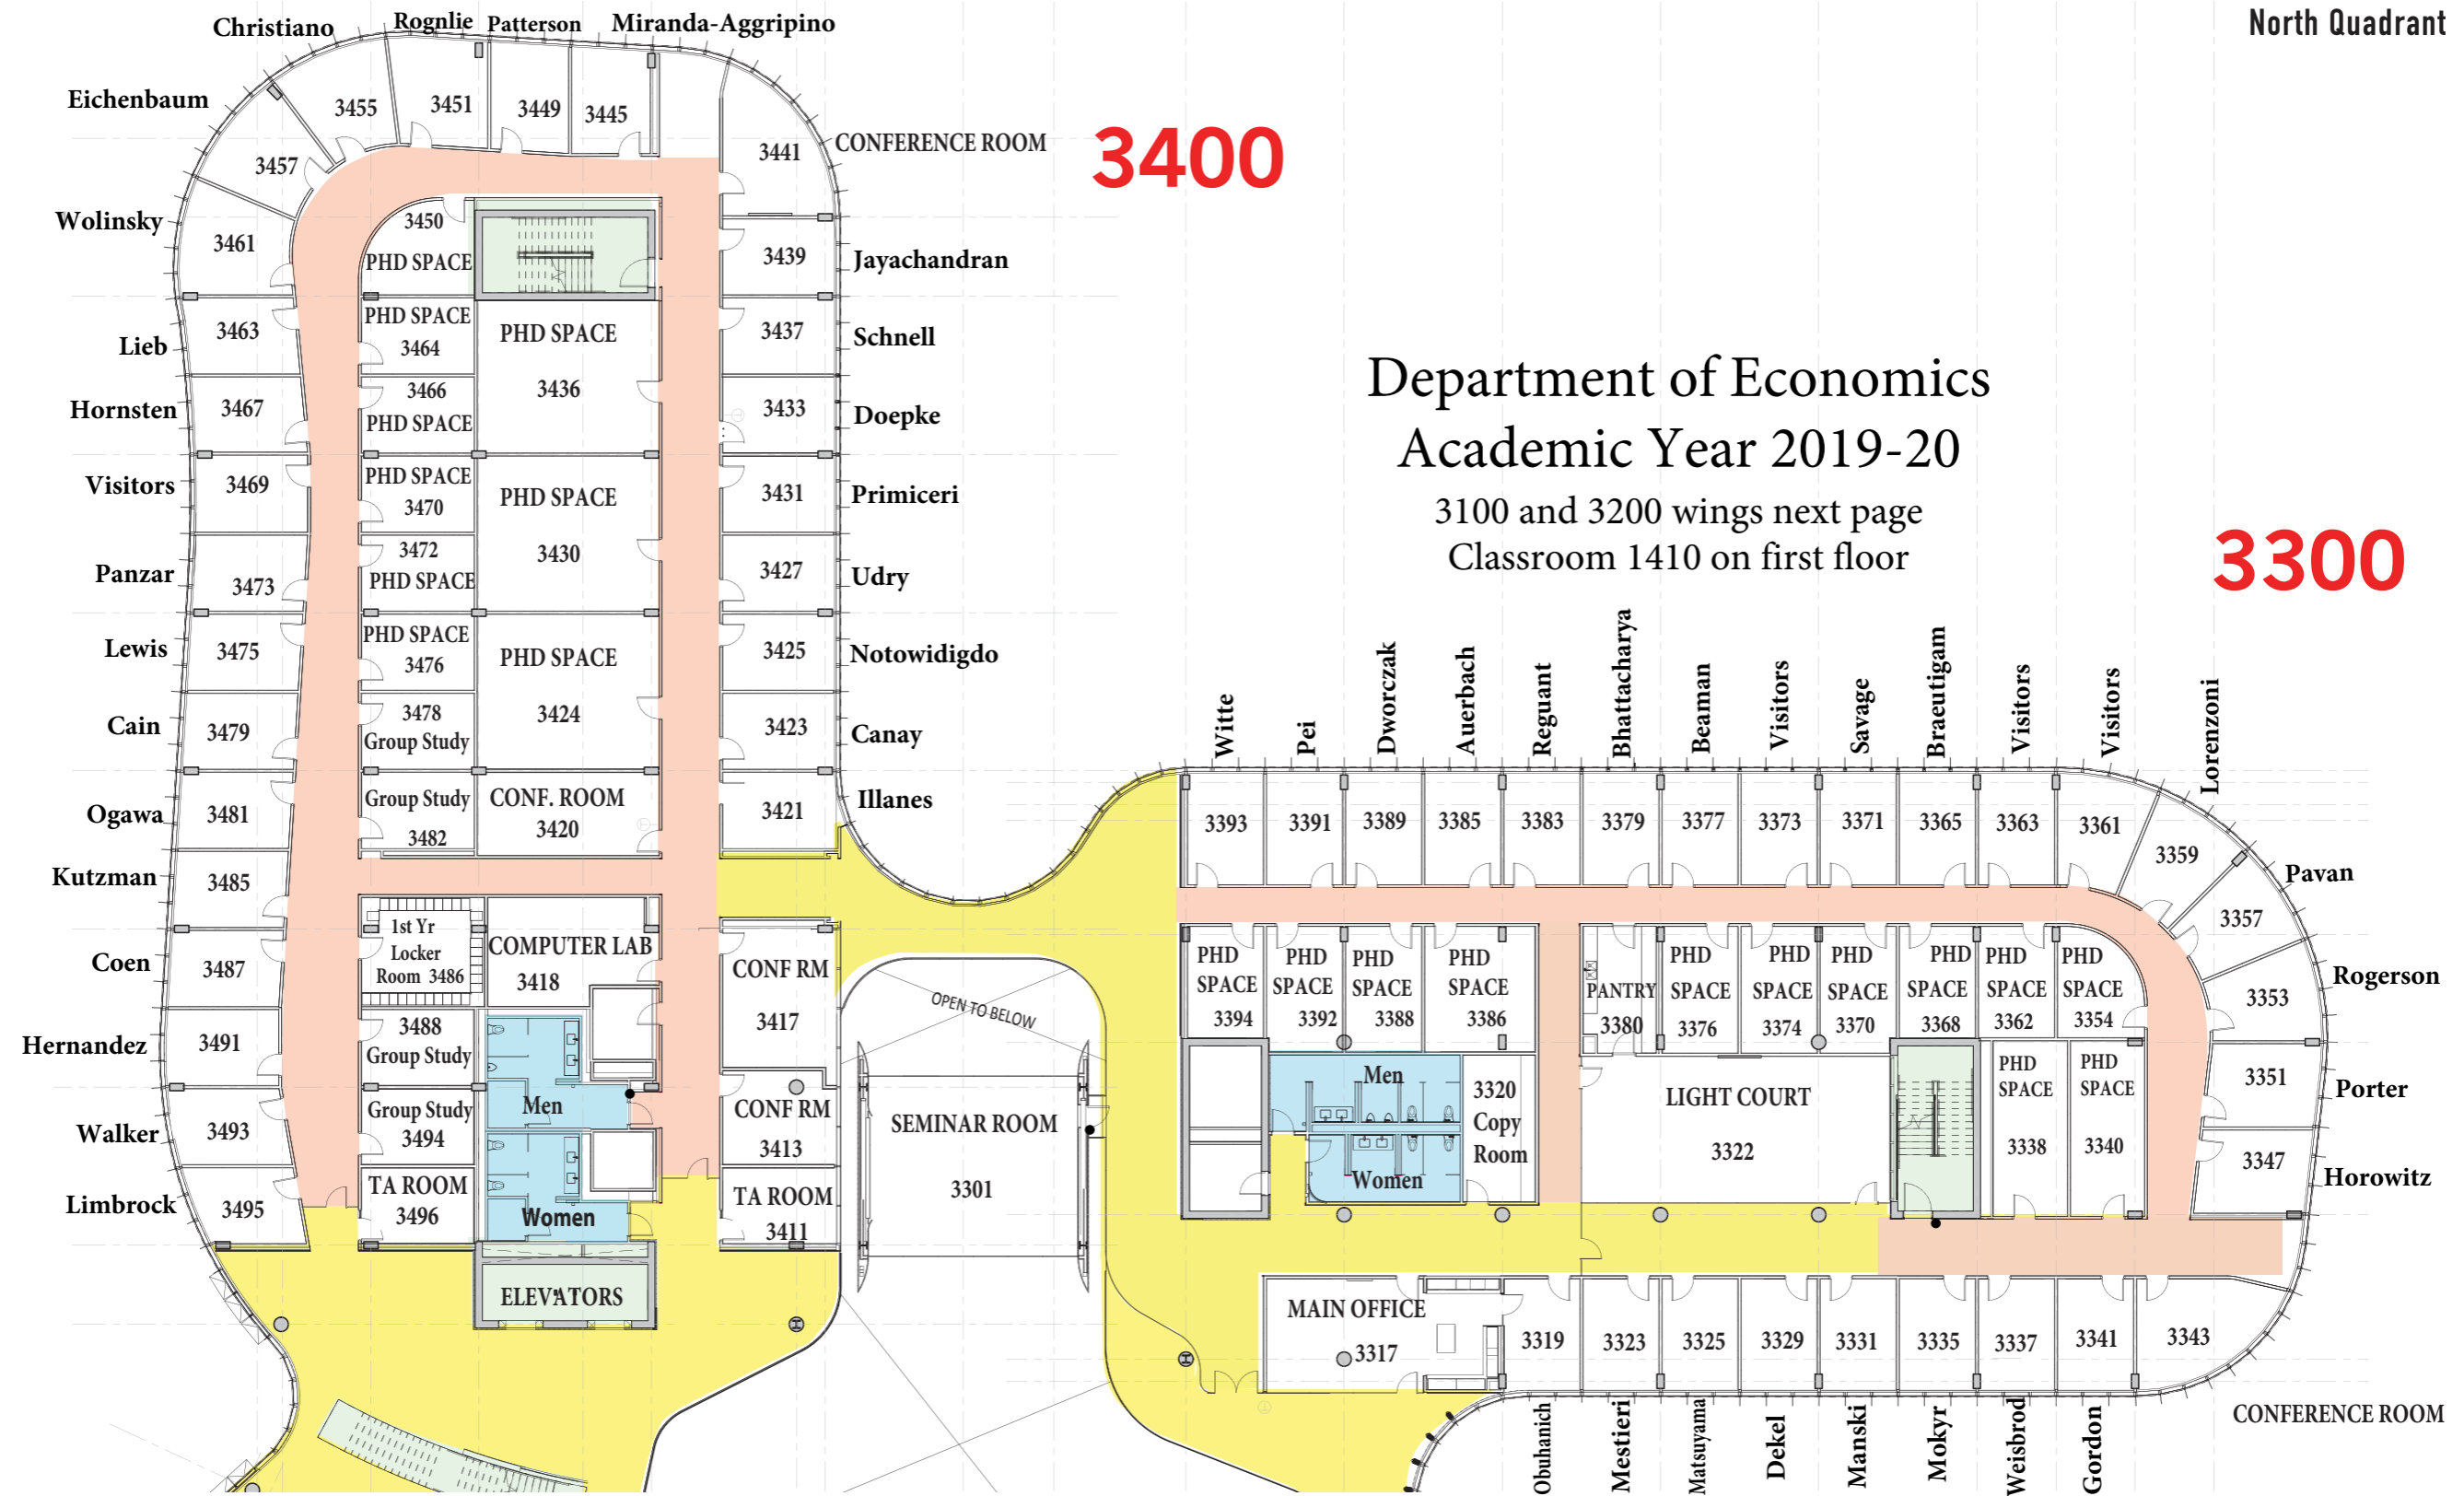

3400

Department of Economics Academic Year 2019-20

3100 and 3200 wings next page
Classroom 1410 on first floor

3300

3100

3200

**Kellogg MEDS
Department**

**Kellogg Emeriti
Faculty Suite**

Anderson
Affrunti/Schrader
Li
Center RAs

Undergrad
Studies
3293
ADMIN
3291
ADMIN
3287
3285
PHD SPACE
3279

ELEVATORS
SERVICE ELEV.
Storage
3286
Women
Men
STORAGE

Graduate
Studies
3210
PHD SPACE
3214
3216
PHD SPACE
PHD SPACE
3220
3222
PHD SPACE
3276
STORAGE

3211
3213
3217
3219
3223
3225

Ferrie
Olszewski
Siniscalchi
Hendel
Ely
Strulovici
Guo

OPEN TO BELOW

OPEN TO BELOW

Chang/Sherman

Chabot/Ueda

Schulz

Stoute/Savakis